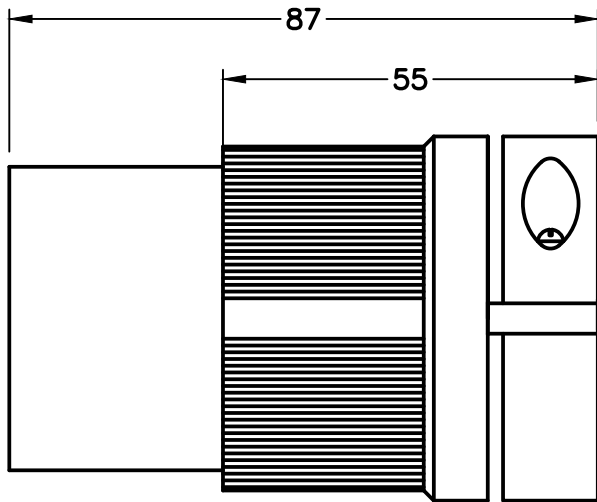

NEMA L5-30 CONNECTOR
FRONT VIEW

Unit in mm

SIDE VIEW